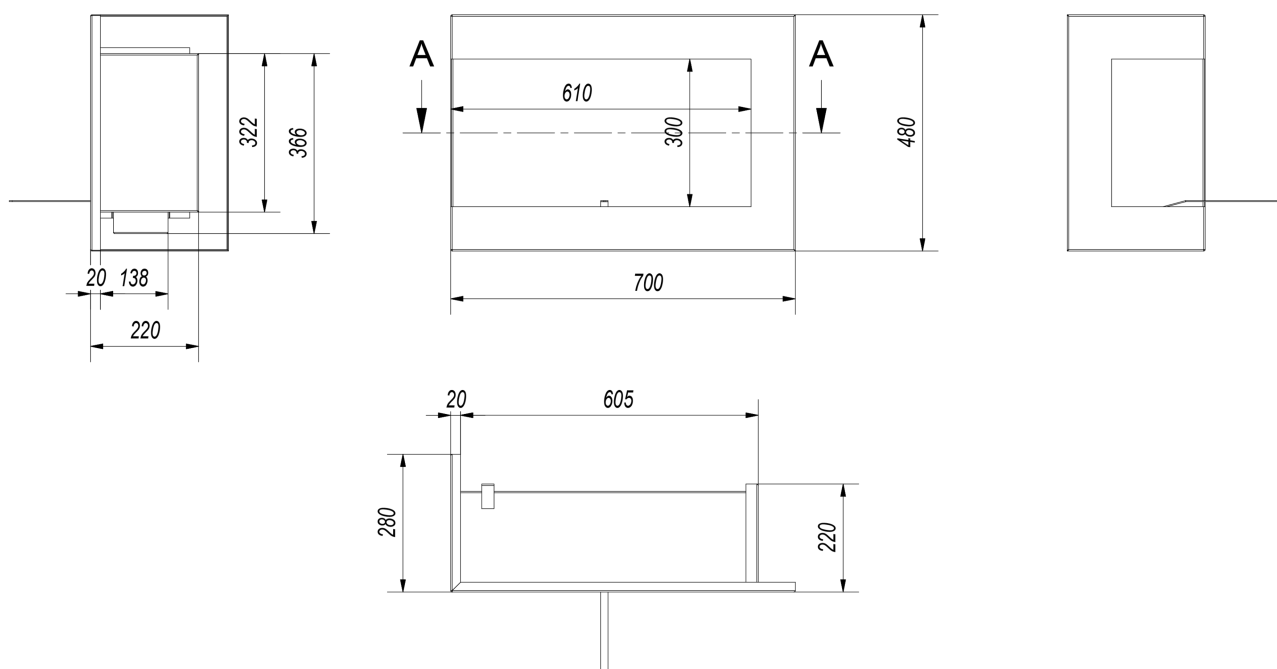

The TÜV-certified container has an additional special chamber that prevents fuel spillage in case of accidental overfilling of the tank. It also has a maximum fuel level indicator.

Absorbent insert placed in the center of the container reduces fuel consumption and protects against spilling of biofuels in case of tilting the device.

Technical drawing

Additional options

Glazing for biofireplace DELTA 700 left

240,00 zł

Glazing for biofireplace DELTA 700 left; set: glass + base.

Liquid for bio-fireplaces

18,63 zł

Ecological source of energy: bio-ethanol liquid - packaging: 1L.