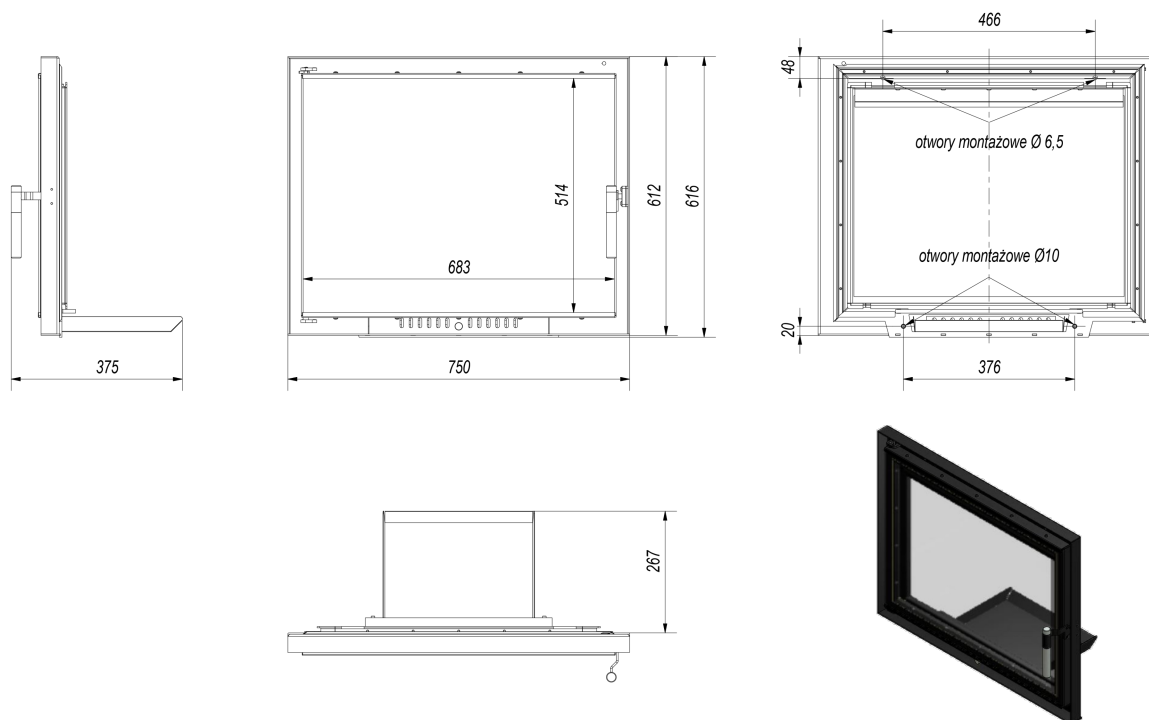

- glazed door embedded in the frame
- a set of handles (a handle and a knob for the ash pan)
- an ash drawer.

Technical drawing

Return

Klient będący Konsumentem, który zawarł Umowę sprzedaży, może w terminie 14 dni odstąpić od niej bez podawania przyczyny. Bieg terminu na odstąpienie od Umowy sprzedaży rozpoczyna się od chwili objęcia Towaru w posiadanie przez Klienta lub wskazaną przez niego osobę trzecią inną niż przewoźnik. Oświadczenie można złożyć na formularzu, którego wzór został zamieszczony przez Sprzedawcę na Stronie Internetowej Sklepu pod adresem: **formularz odstąpienia**.

Kratki.pl Marek Bal
ul. W. Gombrowicza 4
26-660 Wsola/Jedlińsk

www.kratki.com
+48 48 338 44 88

Date of publication:
18.09.2019